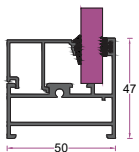

07 | Adjustable Clip

This clip is used to hold glass in position and also adds an extra aesthetic look.

VIRGO D DOOR

VIRGO D FIXED

Attributes

Details

| | |
|-----------------------|----------------|
| Face width | 45mm |
| Frame height | 46mm |
| Frame width | 50mm |
| Profile thickness | 1.5mm to 2.5mm |
| Max height of shutter | 9 Feet |
| Max size of shutter | 27 sqft |
| Glazing | 5mm to 12mm |