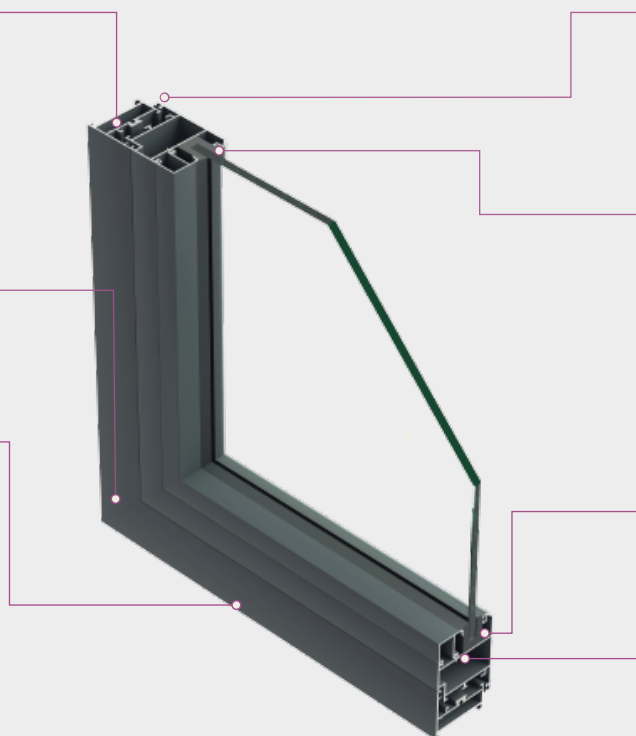

VIRGO D

VARCAS

01 | High Quality Hinges

High quality hinges are built to last and can withstand the constant movement and stress that windows endure when opened & closed which ensures that your window operates smoothly.

02 | 45° Joinery

All fitments of sections are done at 45°.

03 | Conceal Provision

A conceal guide is provided in the frame which helps to conceal the whole system for a seamless view.

04 | D - Rubber

This gasket provides a cushioning effect which prevents the shutter rattling or vibrating in the frame, especially in windy weather.

05 | DGU Provision

DGU glass offers benefits such as improved thermal insulation, energy efficiency, noise reduction and enhanced security.

06 | Glazing Gasket

Glazing gasket creates a weatherproof seal between glass & aluminum panel. This also helps to hold the glass securely in place without rattling and shifting of glass.

07 | Adjustable Clip

This clip is used to hold glass in position and also adds an extra aesthetic look.

VIRGO D DOOR

VIRGO D FIXED

Attributes

Details

| | |
|-----------------------|----------------|
| Face width | 45mm |
| Frame height | 46mm |
| Frame width | 50mm |
| Profile thickness | 1.5mm to 2.5mm |
| Max height of shutter | 9 Feet |
| Max size of shutter | 27 sqft |
| Glazing | 5mm to 12mm |