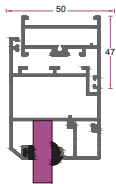

02 | 45° Joinery

All fitments of sections are done at 45°.

03 | Conceal Provision

A conceal guide is provided in the frame which helps to conceal the whole system for a seamless view.

04 | D - Rubber

This gasket provides a cushioning effect which prevents the shutter rattling or vibrating in the frame, especially in windy weather.

07 | Adjustable Clip

This clip is used to hold glass in position and also adds an extra aesthetic look.

VIRGO D DOOR

VIRGO D FIXED

Attributes

Details

| | |
|-----------------------|----------------|
| Face width | 45mm |
| Frame height | 46mm |
| Frame width | 50mm |
| Profile thickness | 1.5mm to 2.5mm |
| Max height of shutter | 9 Feet |
| Max size of shutter | 27 sqft |
| Glazing | 5mm to 12mm |