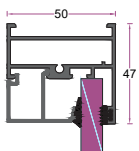

07 | Adjustable Clip

This clip is used to hold glass in position and also adds an extra aesthetic look.

VIRGO D DOOR

VIRGO D FIXED

Attributes

Details

| | |
|-----------------------|----------------|
| Face width | 45mm |
| Frame height | 46mm |
| Frame width | 50mm |
| Profile thickness | 1.5mm to 2.5mm |
| Max height of shutter | 9 Feet |
| Max size of shutter | 27 sqft |
| Glazing | 5mm to 12mm |