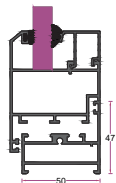

02 | 45° Joinery

All fitments of sections are done at 45°.

03 | Conceal Provision

A conceal guide is provided in the frame which helps to conceal the whole system for a seamless view.

04 | D - Rubber

This gasket provides a cushioning effect which prevents the shutter rattling or vibrating in the frame, especially in windy weather.

07 | Adjustable Clip

This clip is used to hold glass in position and also adds an extra aesthetic look.

VIRGO D DOOR

VIRGO D FIXED

Attributes

Details

| | |
|-----------------------|----------------|
| Face width | 45mm |
| Frame height | 46mm |
| Frame width | 50mm |
| Profile thickness | 1.5mm to 2.5mm |
| Max height of shutter | 9 Feet |
| Max size of shutter | 27 sqft |
| Glazing | 5mm to 12mm |